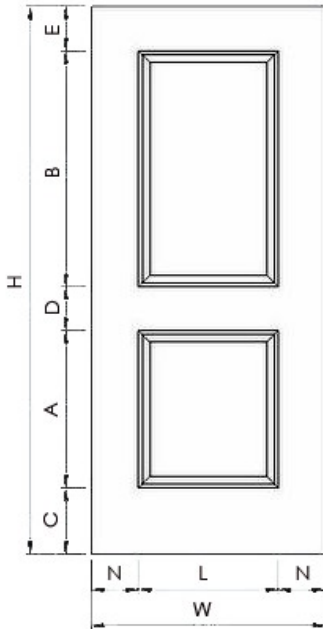

2 panel square top door

TYPE & SIZE	2'2"	2'4"	2'6"	2'8"	2'10"
H	6'8"	6'8"	6'8"	6'8"	6'8"
W	2'2"	2'4"	2'6"	2'8"	2'10"
A	24 1/4"	24 1/4"	24 1/4"	24 1/4"	24 1/4"
B	36 3/4"	36 3/4"	36 3/4"	36 3/4"	36 3/4"
C	8.35"	8.35"	8.35"	8.35"	8.35"
D	6.81"	6.81"	6.81"	6.81"	6.81"
E	4.55"	4.55"	4.55"	4.55"	4.55"
L	17.72"	17.72"	21.65"	21.65"	21.65"
N	4.14"	5.14"	4.18"	5.18"	6.18"