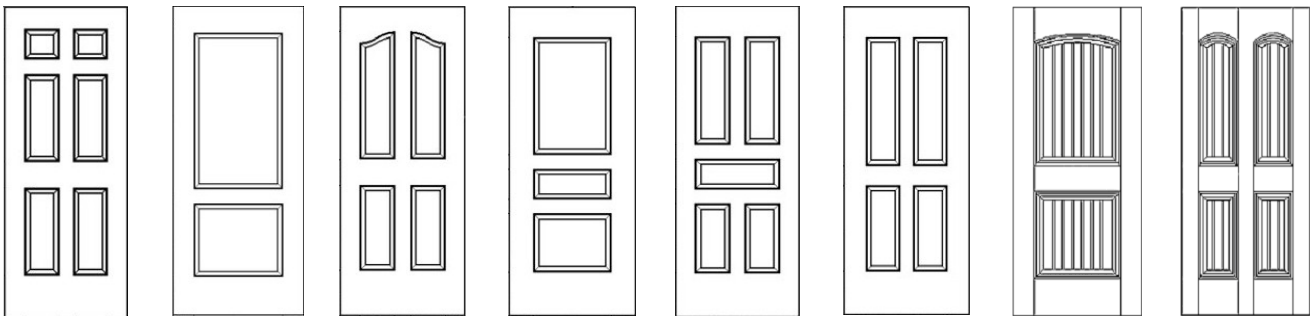

Other doors available

AP Imports Inc.

Address:
8086 130 Street Unit 4
Surrey BC Canada V3W 8J9

Phone: (604)596-9955
Fax: (604)596-9980
E-mail: info@apimports.com