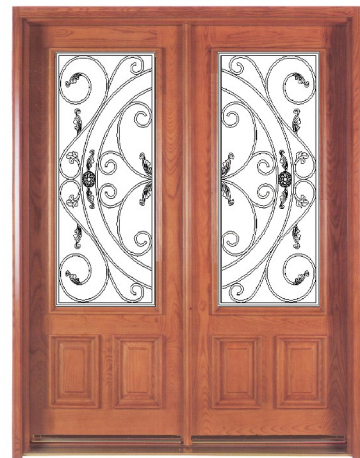

### Glass types available:

- A. Double glazed stained glass
- B. Double glazed wrought iron glass
- C. Single glazed interior stained glass

### Sizes available:

Double glazed:

22" x 48",

22" x 36",

8" x 48",

7" x 64",

20" x 64",

22" x 64"

11 3/4" x 79 1/8",

13 3/8" x 79 1/8", etc.

Overall glass thickness: 1" or 7/8"

Single glazed:

15 1/2" up to 27 1/2" by 67"

**Customized designs & sizes also available**